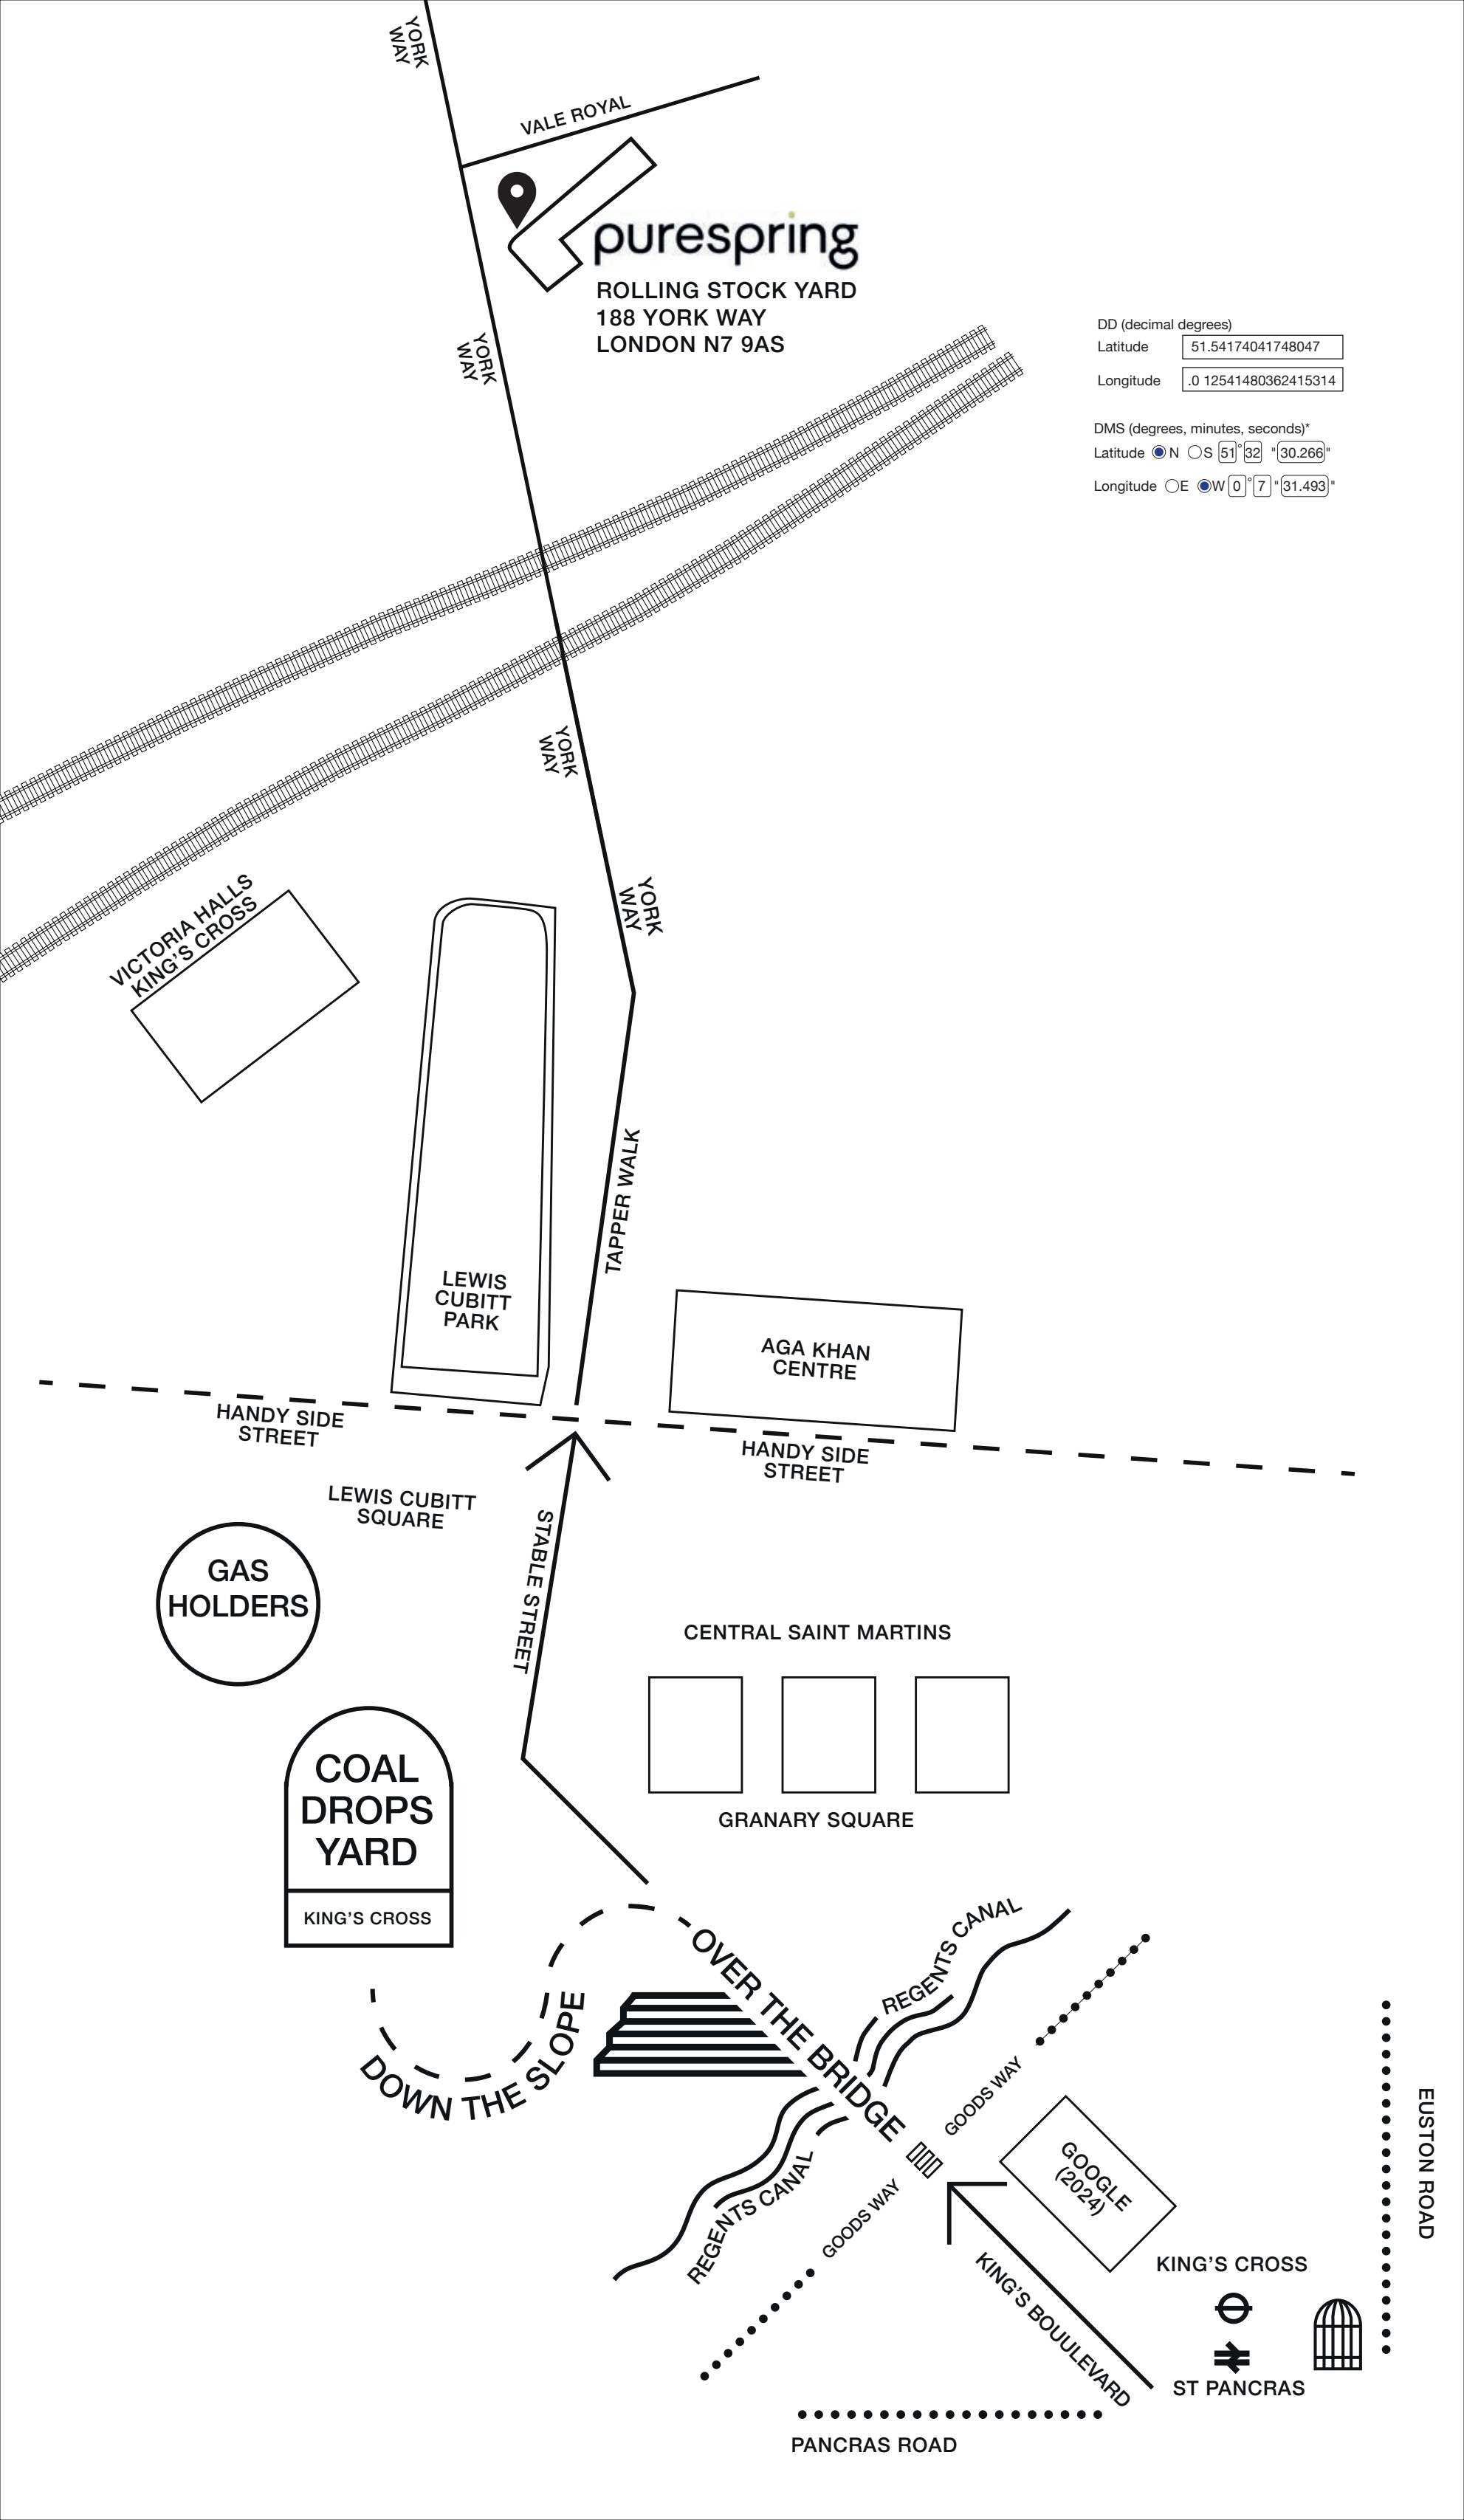

purespring

 ROLLING STOCK YARD

 188 YORK WAY

 LONDON N7 9AS

DD (decimal degrees)

 Latitude

 Longitude

 DMS (degrees, minutes, seconds)*

 Latitude N S ° ' "

 Longitude E W ° ' "

EUSTON ROAD

PANCRAS ROAD

KING'S CROSS

 ST PANCRAS

GOOGLE (2024)

DOWN THE SLOPE

OVER THE BRIDGE

 REGENTS CANAL

 GOODS WAY

CENTRAL SAINT MARTINS

GRANARY SQUARE

COAL DROPS YARD

GAS HOLDERS

LEWIS CUBITT SQUARE

AGA KHAN CENTRE

LEWIS CUBITT PARK

VICTORIA HALLS KING'S CROSS

HANDY SIDE STREET

HANDY SIDE STREET

STABLE STREET

TAPPER WALK

YORK WAY